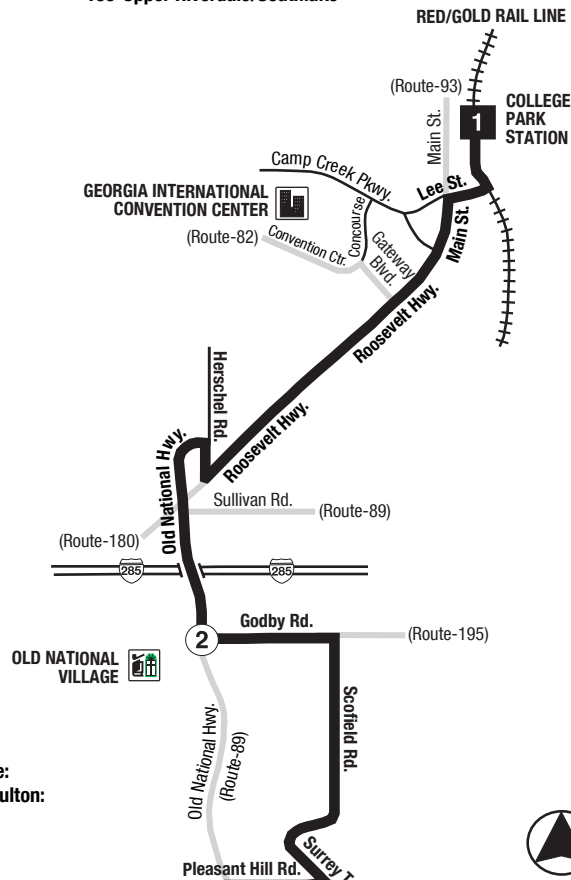

**Routes intersecting at College Park Station:**  
**Rutas intersectando en la Estación College Park:**

- North Bays:**  
**Bahías del Norte:**  
 82-Camp Creek/South Fulton Parkway  
 93-Headland Drive/Main Street  
 172-Sylvan Road/Virginia Avenue  
 180-Roosevelt Highway

- South Bays:**  
**Bahías del Sur:**  
 89-Old National Highway  
 189-Flat Shoals Road/Scofield Road  
 195-Forest Parkway  
 196-Upper Riverdale/Southlake

**Routes intersecting at South Fulton Park & Ride:**  
**Rutas intersectando en el Parqueadero South Fulton:**

- 189-Flat Shoals Road/Scofield Road  
 -Xpress

**NORTH**  
**NORTE**

- INTERSECTING ROUTES  
Rutas Intersectando
- - - ALTERNATING TRIPS VIA HILLANDALE DR.  
Viajes Alternativo via Hillandale Dr.
- · - · ALTERNATING TRIPS VIA KIMBERLY MILL RD.  
Viajes Alternativo via Kimberly Mill Rd.
- ||||| THESE TRIPS SERVE THE BANK OF AMERICA  
(WEEKDAYS ONLY)  
Estos viajes de servicio al Banco de América  
días de semanas solamente