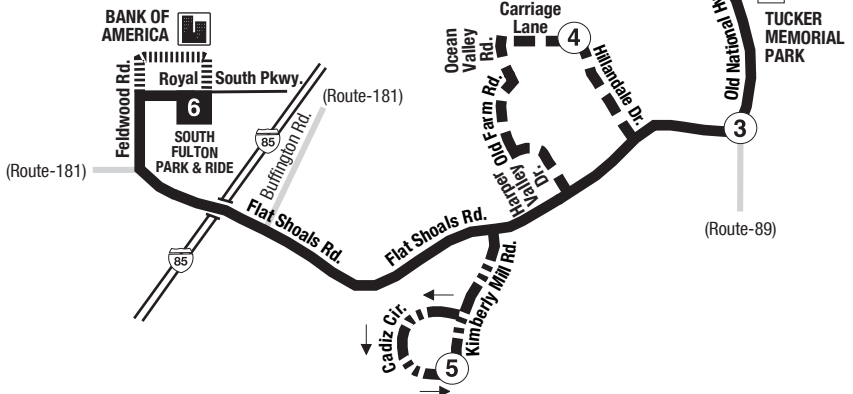

**Routes intersecting at College Park Station:**  
**Rutas intersectando en la Estación College Park:**

- North Bays:**  
**Bahías del Norte:**  
 82-Camp Creek/South Fulton Parkway  
 93-Headland Drive/Main Street  
 172-Sylvan Road/Virginia Avenue  
 180-Roosevelt Highway

- South Bays:**  
**Bahías del Sur:**  
 89-Old National Highway  
 189-Flat Shoals Road/Scofield Road  
 195-Forest Parkway  
 196-Upper Riverdale/Southlake

**Routes intersecting at South Fulton Park & Ride:**  
**Rutas intersectando en el Parqueadero South Fulton:**

- 189-Flat Shoals Road/Scofield Road  
 -Xpress

**NORTH**  
**NORTE**

- INTERSECTING ROUTES  
Rutas Intersectando
- - - ALTERNATING TRIPS VIA HILLANDALE DR.  
Viajes Alternativo via Hillandale Dr.
- · - · ALTERNATING TRIPS VIA KIMBERLY MILL RD.  
Viajes Alternativo via Kimberly Mill Rd.
- ||||| THESE TRIPS SERVE THE BANK OF AMERICA  
(WEEKDAYS ONLY)  
Estos viajes de servicio al Banco de América  
días de semanas solamente